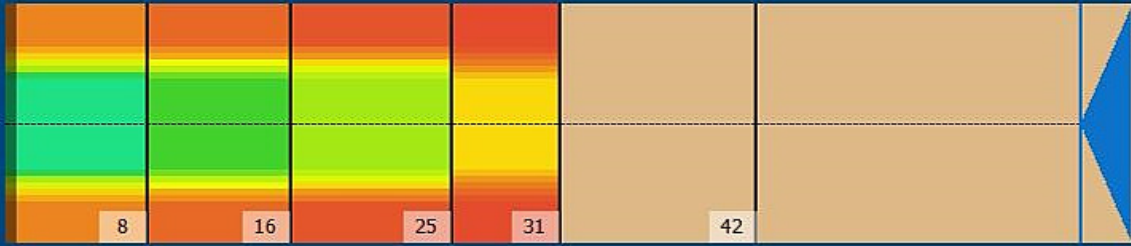

USBC BLUE 1

Conditioner:
Cleaner:

Zone Configuration

Cleaner Transition

Mode: Clean and Condition

Speed: Max Clean

Start Cleaner Spray: 0 Feet

Start Squeegee: 0 Feet

Start Conditioning: 6 Inches

Split Pattern: No

Zone 1	Avg	Ratio	Zone 2	Avg	Ratio
Left	12.0	5.0 : 1	Left	9.0	5.3 : 1
Right	12.0	5.0 : 1	Right	9.0	5.3 : 1
Center	60.0		Center	48.0	

Zone 3	Avg	Ratio	Zone 4	Avg	Ratio
Left	7.0	5.1 : 1	Left	6.0	3.5 : 1
Right	7.0	5.1 : 1	Right	6.0	3.5 : 1
Center	36.0		Center	21.0	

Zone 5	Avg	Ratio
Left	0.0	1.0 : 1
Right	0.0	1.0 : 1
Center	0.0	