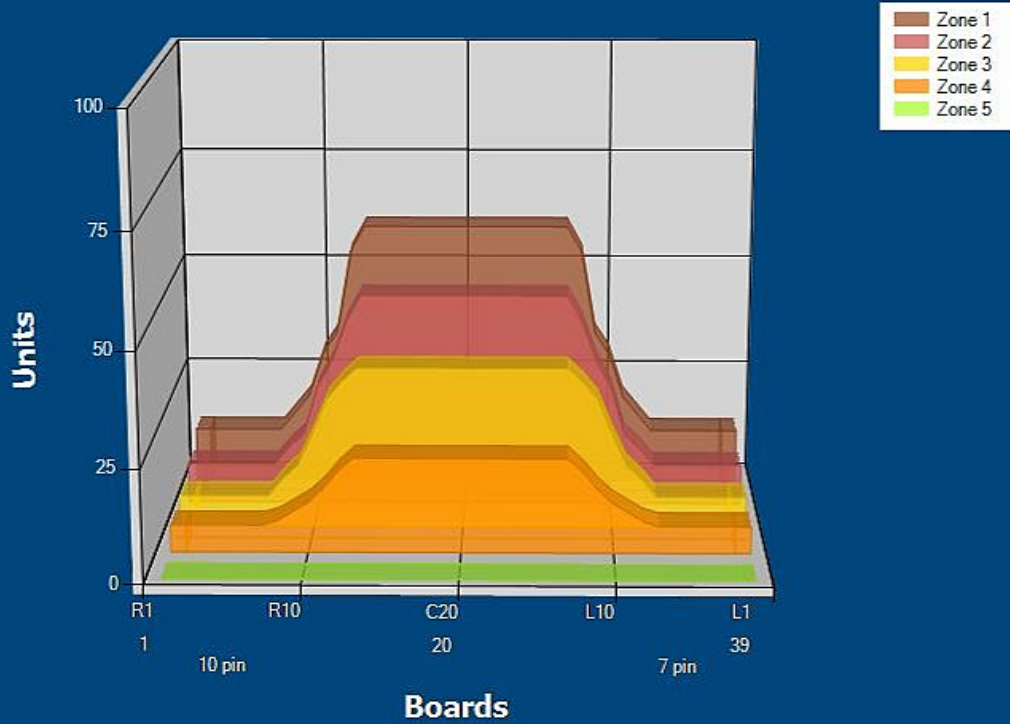

USBC BLUE 1

Conditioner:
Cleaner:

Zone Configuration

Cleaner Transition

Mode: Clean and Condition

Speed: Max Clean

Start Cleaner Spray: 0 Feet

Start Squeegee: 0 Feet

Start Conditioning: 6 Inches

Split Pattern: No

Zone 1	Avg	Ratio	Zone 2	Avg	Ratio
Left	12.0	5.0 : 1	Left	9.0	5.3 : 1
Right	12.0	5.0 : 1	Right	9.0	5.3 : 1
Center	60.0		Center	48.0	

Zone 3	Avg	Ratio	Zone 4	Avg	Ratio
Left	7.0	5.1 : 1	Left	6.0	3.5 : 1
Right	7.0	5.1 : 1	Right	6.0	3.5 : 1
Center	36.0		Center	21.0	

Zone 5	Avg	Ratio
Left	0.0	1.0 : 1
Right	0.0	1.0 : 1
Center	0.0	